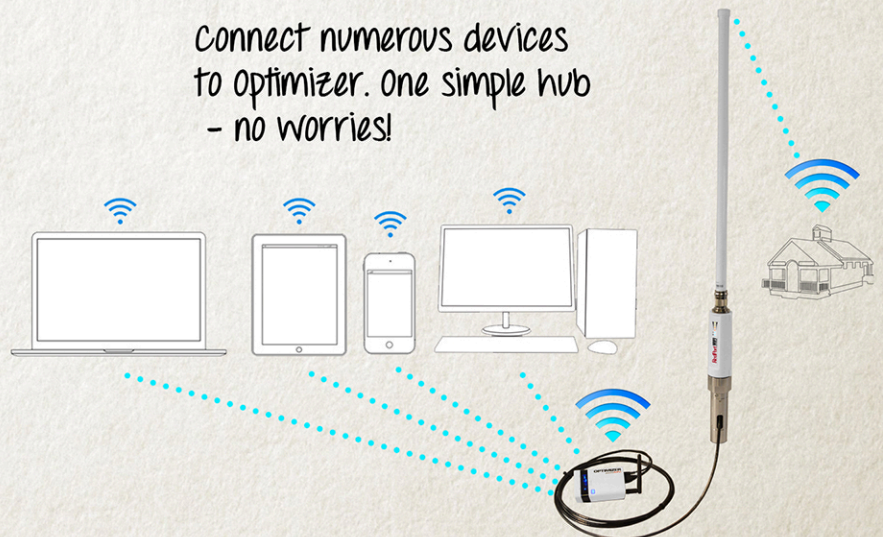

## The RedPort Halo System

The RedPort Halo System includes:

- Long-Range WiFi Extender
- Stainless steel mount
- RedPort Optimizer WiFi Hotspot
- Optional compression/acceleration apps

## Specs

- Up to 7 mile range in perfect conditions
- 12V
- 2.4 GHz 9 dBi 18" Outdoor Antenna
- Ethernet cable for inexpensive, long runs
- Supports 802.11 b/g/n (2.4 GHz)

Connect numerous devices  
to optimizer. One simple hub  
- no worries!